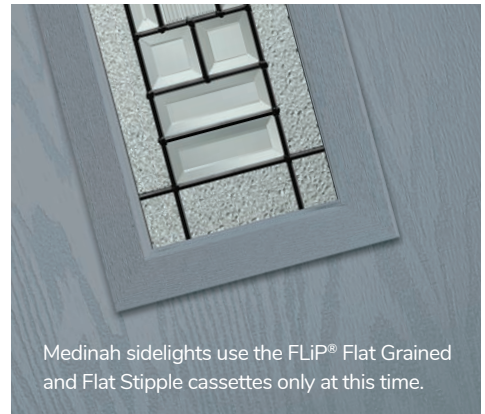

Medinah sidelights use the FLIP® Flat Grained and Flat Stipple cassettes only at this time.