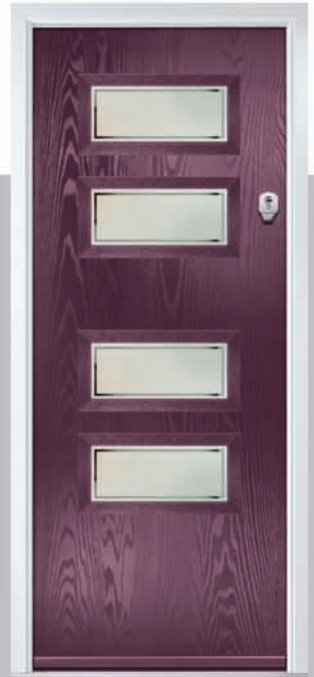

Door Colour: Mulberry
Door Glass: Victorian Border
Copenhagen Option