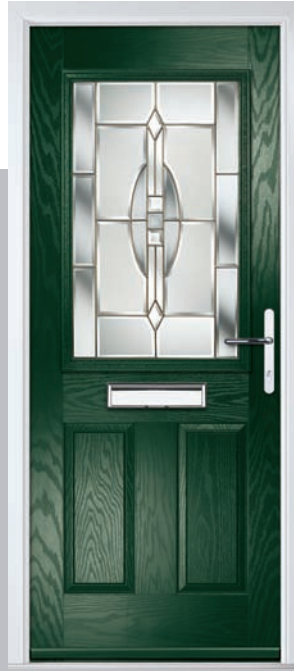

9Grid
Option

TRADITIONAL

ORIGINAL®
Trending
Colours

4Grid
Option