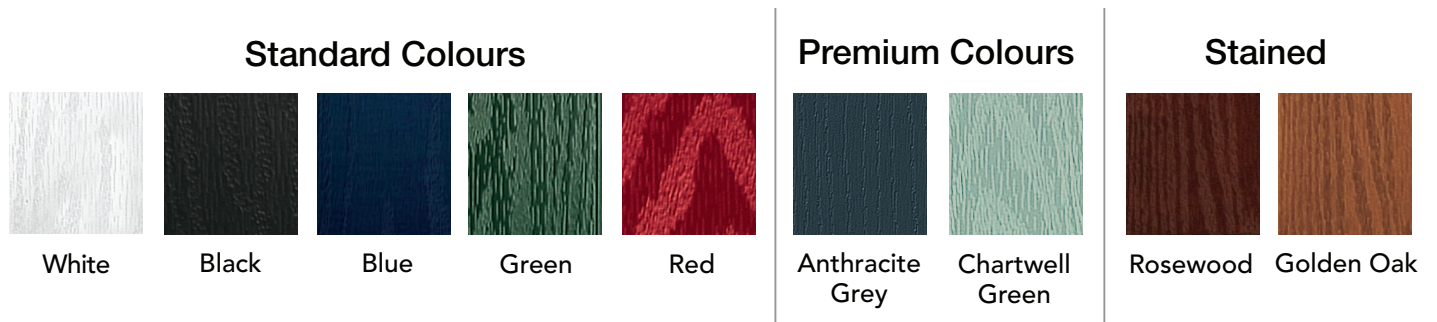

Colours

With our high-performance  paint technology and three state-of-the-art, in-house paint lines, we can offer any colour door which can even complement the colour options on frames. This provides a fantastic choice for the home. In most cases the doors come in white as standard on the internal side, however, for your own individual requirements we may be able to offer different or bespoke options, see our colour ranges for more information.

Farmhouse Solid

Merion

Merion 4Grid

Sidepanels

A selection of modern styles using our non-moulded, woodgrain doors and glazed using the FLiP® Flat Grained cassette option. For a more European look, choose the stunning Inox™ stainless steel frames.

Colour Range

When it comes to colour, it's your choice. This is our bespoke colour palette.

There are more options available, including a wide range of premium colours and bespoke colour matching.

Extended Colours