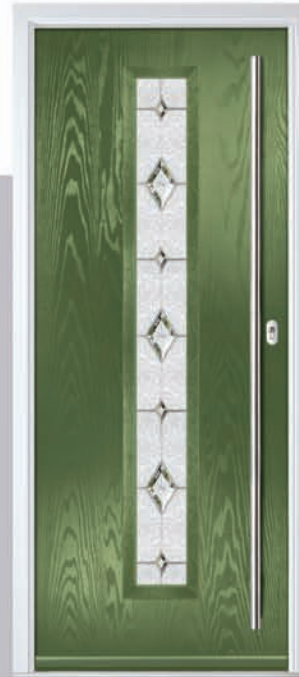

CONTEMPORARY

| GRAINED CONTEMPORARY DOORS