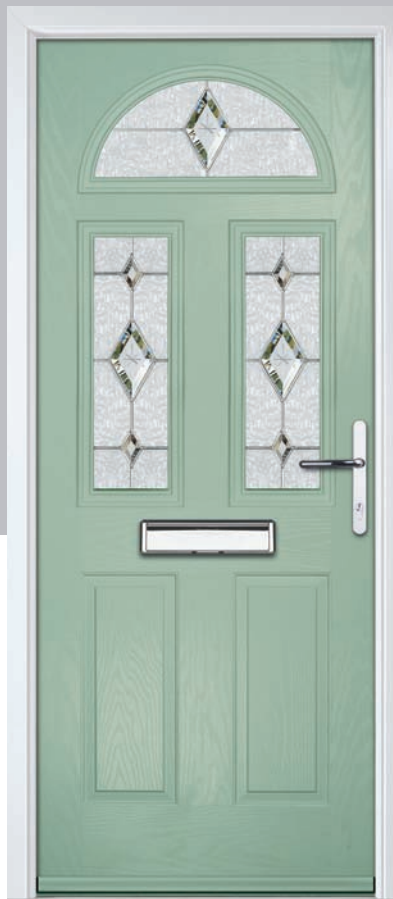

Door Colour: **Mulberry**
 Door Glass: **Impression**

TRADITIONAL

ORIGINAL[®]
 Trending
 Colours

Black

Cotswold

Diablo

Twilight

Door Colour: **Victory Blue**
 Door Glass: **Birchwood**