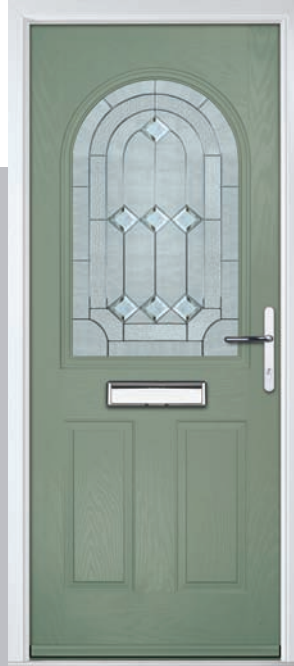

Clear Option Also Available

TRADITIONAL

ORIGINAL®
Trending Colours

11Grid Option