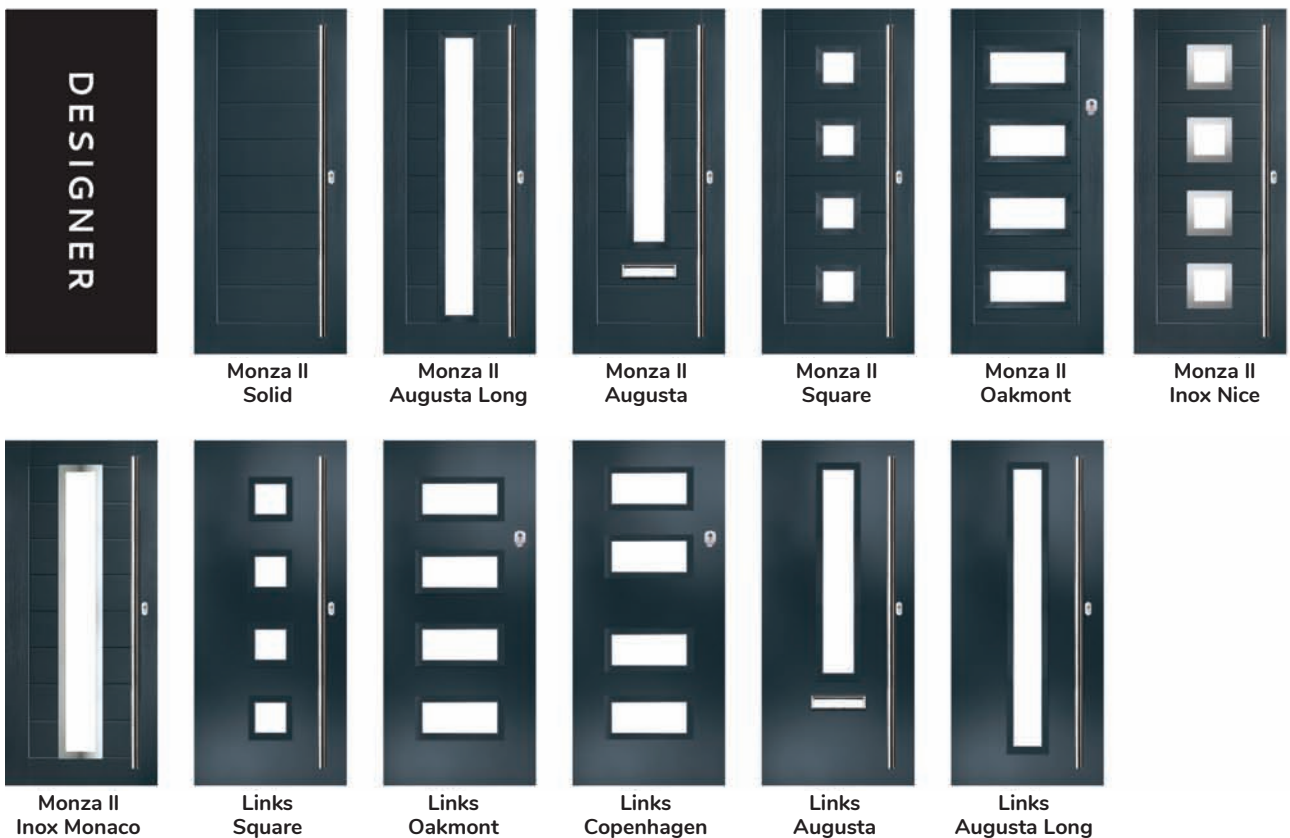

Farmhouse Solid

Merion

Merion 4Grid

Sidepanels

A selection of modern styles using our non-moulded, woodgrain doors and glazed using the FLiP® Flat Grained cassette option. For a more European look, choose the stunning Inox™ stainless steel frames.

Colour Range

When it comes to colour, it's your choice. This is our bespoke colour palette.

There are more options available, including a wide range of premium colours and bespoke colour matching.

Extended Colours