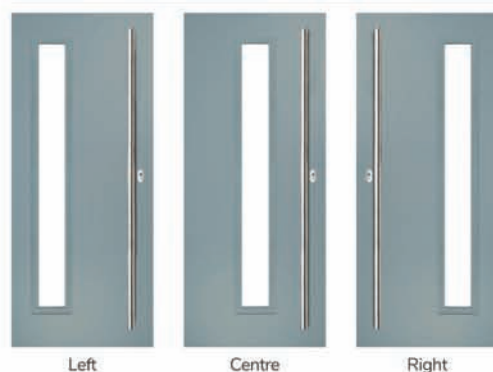

Centre

Right

Left