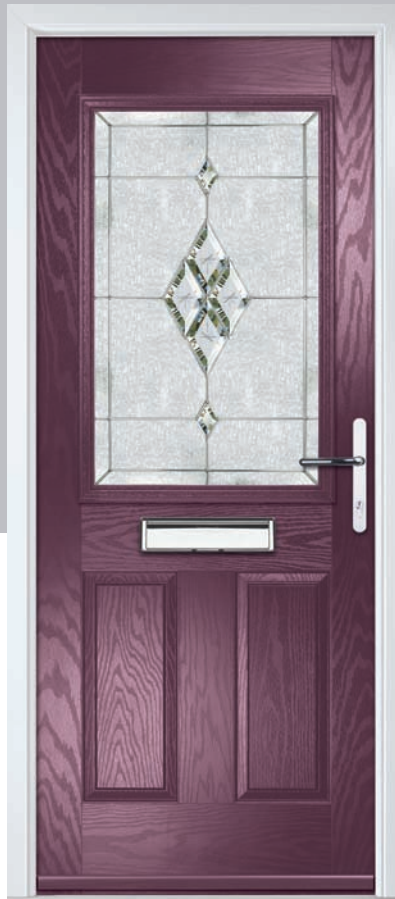

Anthracite Grey

Chartwell Green

Door Colour: Mulberry
Door Glass: Trio Diamond