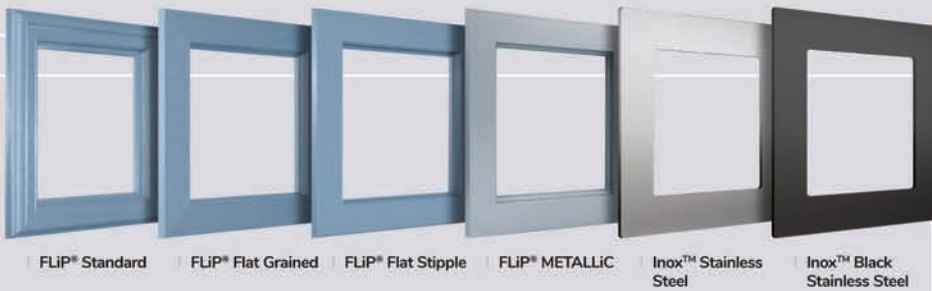

Composite Construction and GRP Skins

The Ultimate ORIGINAL® composite door is the minimal-maintenance alternative to traditional materials. It has 44mm reinforced GRP skins, finished in either woodgrain or an exclusive smooth/etched finish that perfectly matches aluminium, delivers kerb appeal for any property. The Ultimate door out performs other market alternatives with outstanding thermal performance. Inside, the PU foam core reduces heat loss and is encompassed by an LVL (Laminated Veneer Lumber) subframe to provide strength and rigidity. The door protects the home from the elements and will have minimal thermal expansion and contraction rates under extreme temperature variations which is perfectly normal.