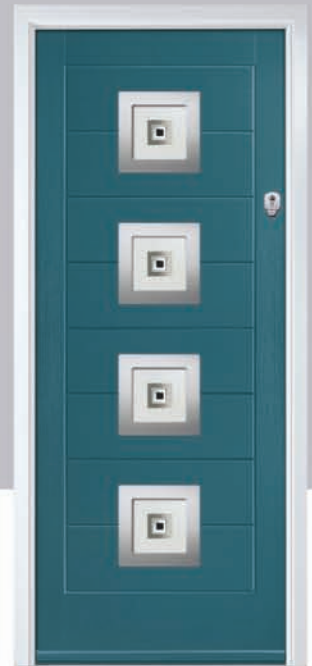

Door Colour: Victory Blue
Door Glass: Vector (Black Only)