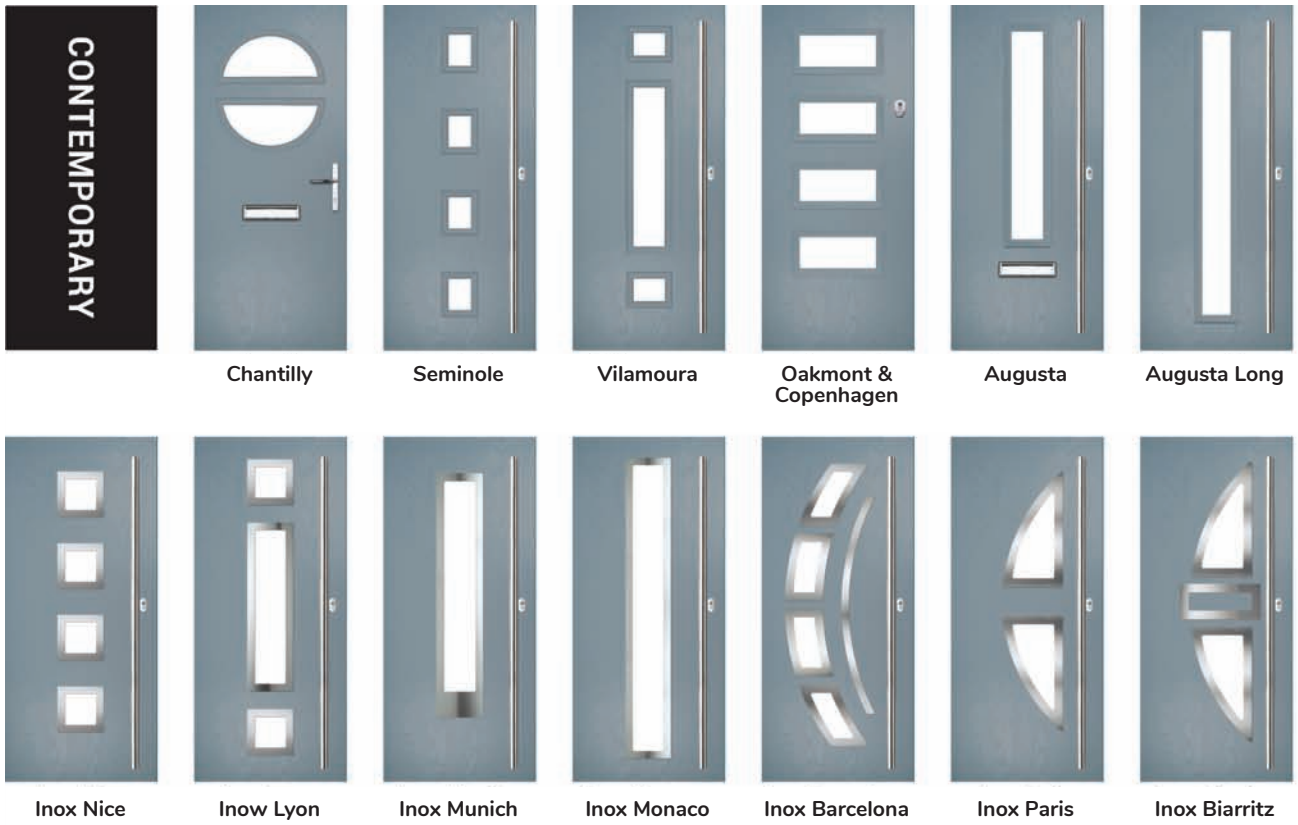

Farmhouse Solid

Merion

Merion 4Grid

Sidepanels

A selection of modern styles using our non-moulded, woodgrain doors and glazed using the FLiP® Flat Grained cassette option. For a more European look, choose the stunning Inox™ stainless steel frames.

A designer collection of unique doors: the smooth/etched LINKS door, glazed using the FLiP® Flat Stipple cassette choice, or the stunning Monza II door with our FLiP® Flat Grained cassette or Inox™ stainless steel frames.

Colour Range

When it comes to colour, it's your choice. This is our bespoke colour palette.

There are more options available, including a wide range of premium colours and bespoke colour matching.

Extended Colours