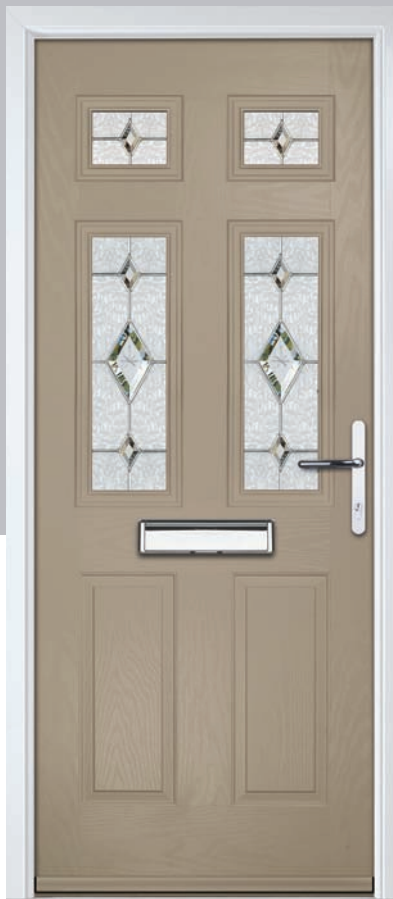

TRADITIONAL

ORIGINAL[®]
Trending
Colours

Slate

Red

Rosewood

Agate Grey

Door Colour: **Stormy Seas**
Door Glass: **Louisiana**

Door Colour: **Putty**
Door Glass: **Trio Diamond**